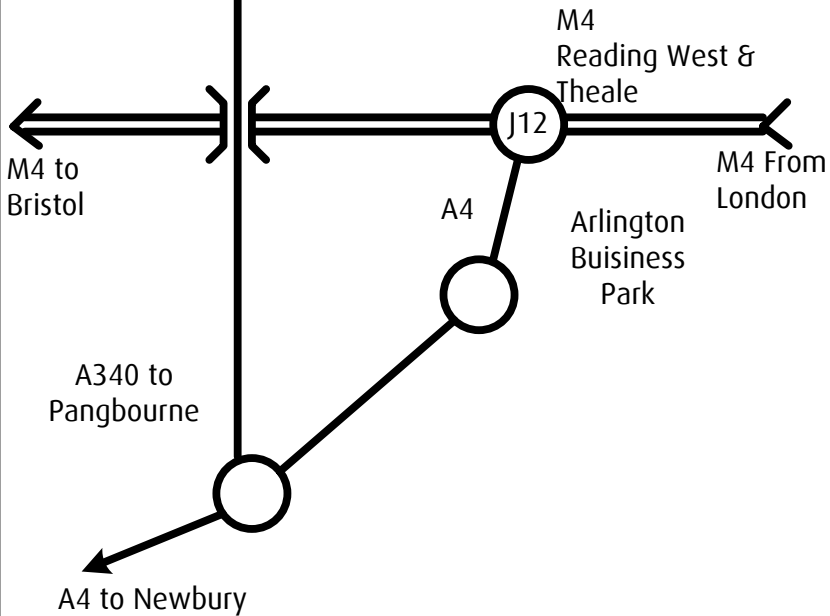

1

marquis

23b Horseshoe Park
 Pangbourne
 Berkshire RG8 7JW
 0118 984 4111

2

3

marquis

marquis

Office Map	
Drawing Title	
Granby	15 June 2006
\\mq-uk-srvr2\marquis\office map june 2006.vsd	
© Copyright Marquis Broadcast Ltd, 2006	