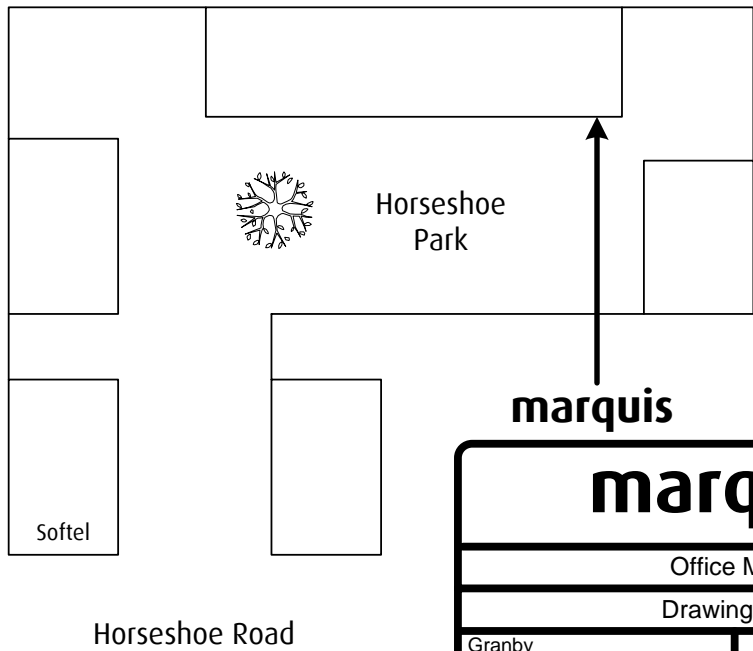

1

marquis

23b Horseshoe Park
 Pangbourne
 Berkshire RG8 7JW
 0118 984 4111

2

3

marquis

marquis

Office Map	
Drawing Title	
Granby	15 June 2006
\\mq-uk-srvr2\marquis\office map june 2006.vsd	
© Copyright Marquis Broadcast Ltd, 2006	